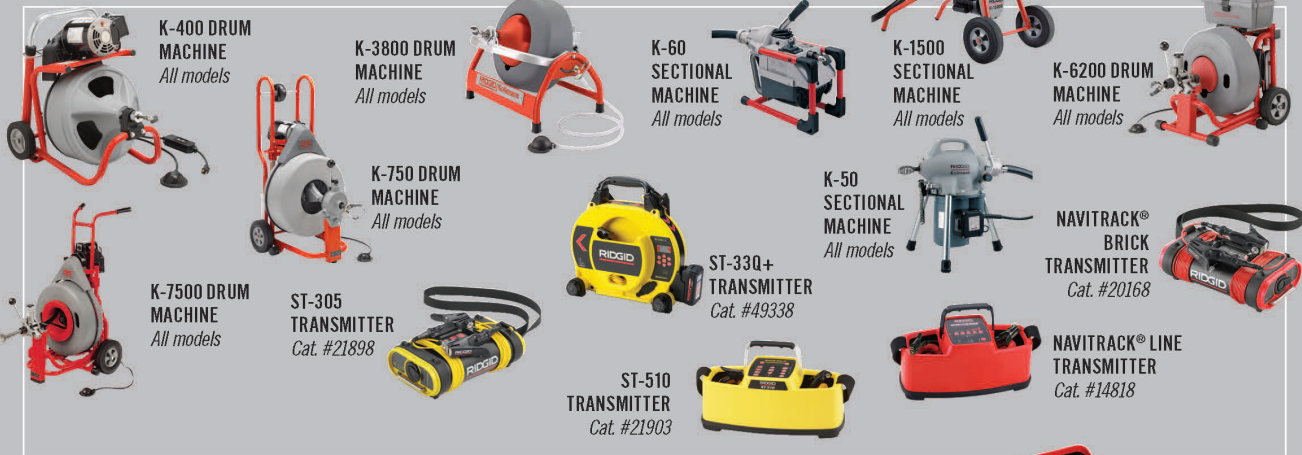

ONE DRAIN CLEANER OR TRANSMITTER

**K-400 DRUM
MACHINE**
All models

**K-3800 DRUM
MACHINE**
All models

**K-60
SECTIONAL
MACHINE**
All models

**K-1500
SECTIONAL
MACHINE**
All models

**K-6200 DRUM
MACHINE**
All models